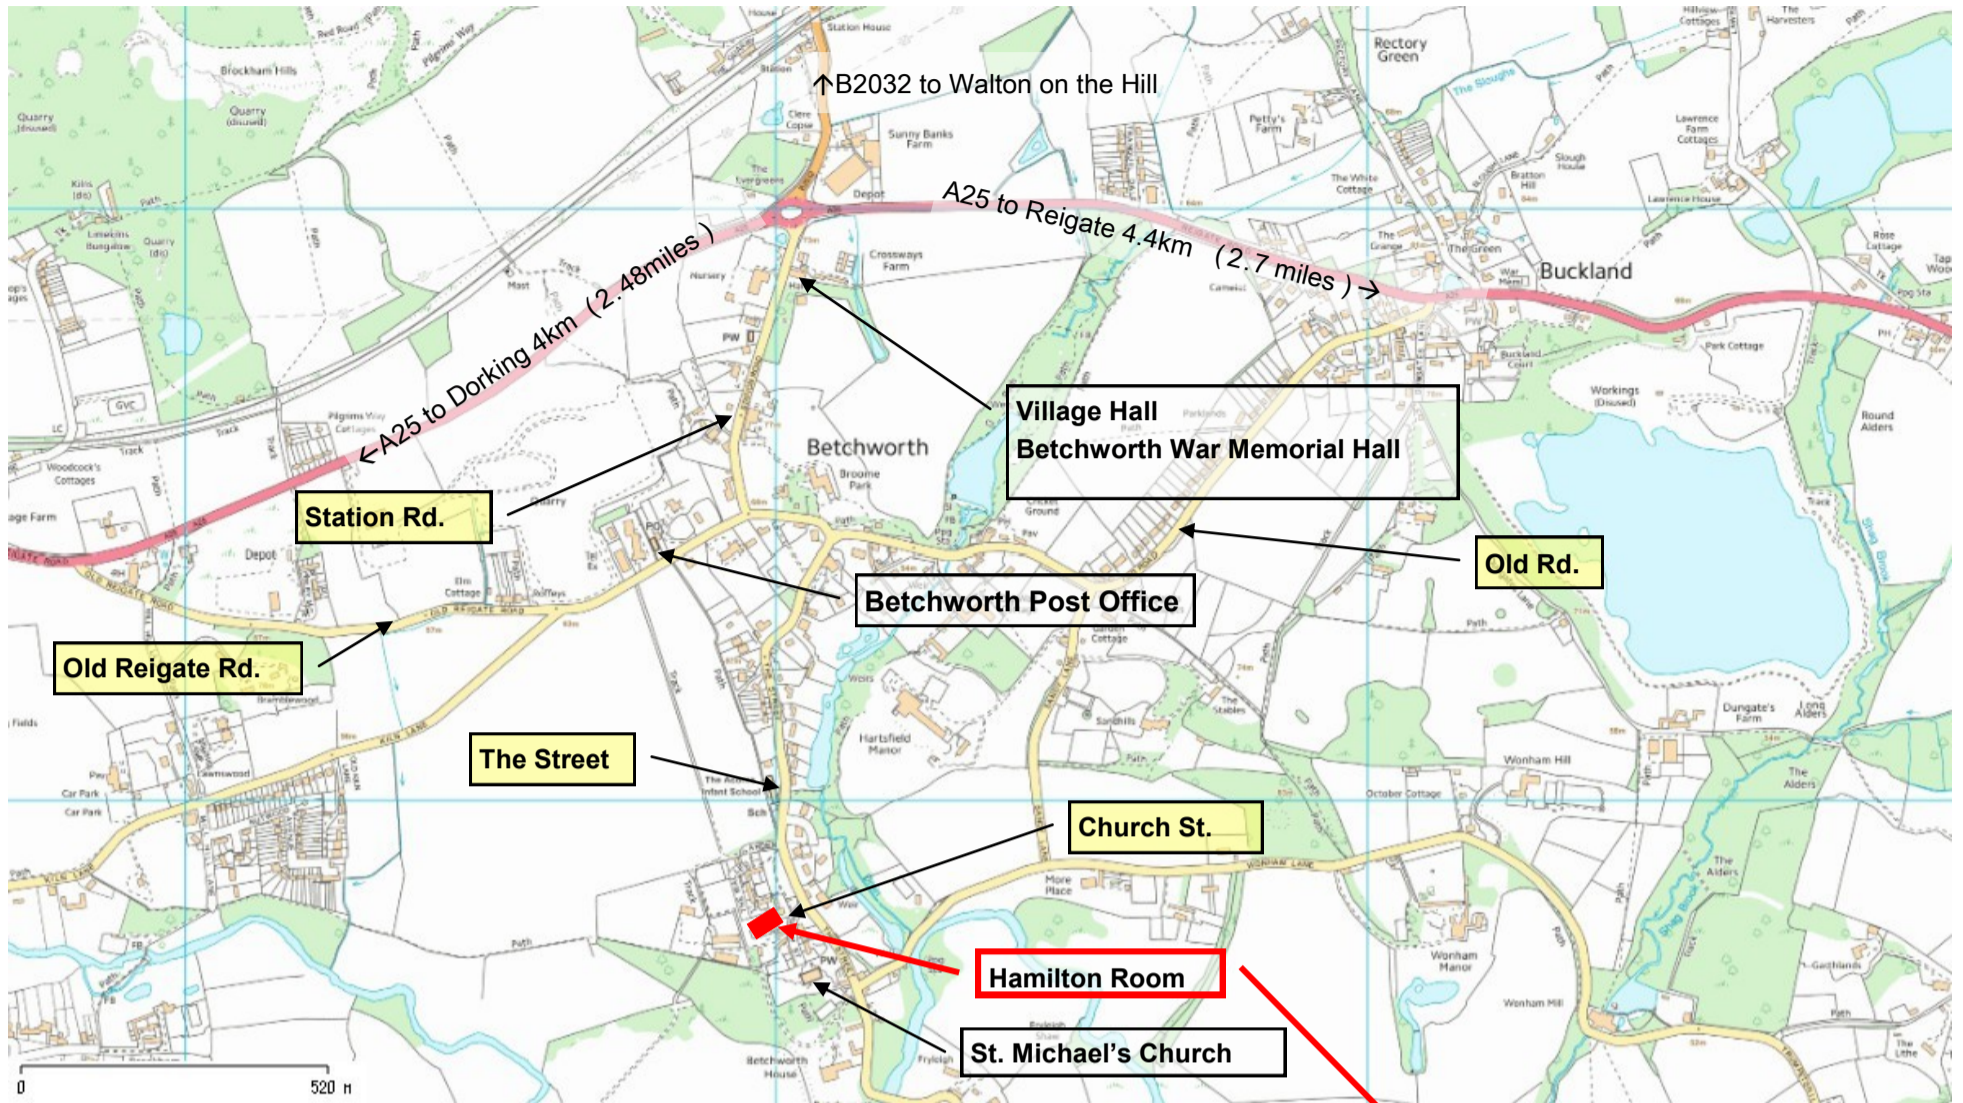

**Finding: The Hamilton Room, Church Street, Betchworth RH3 7DN**

**Please note:**

**Betchworth has No Street Lighting, so a torch is very useful if not essential after dark!**

**Please park in the car park.**